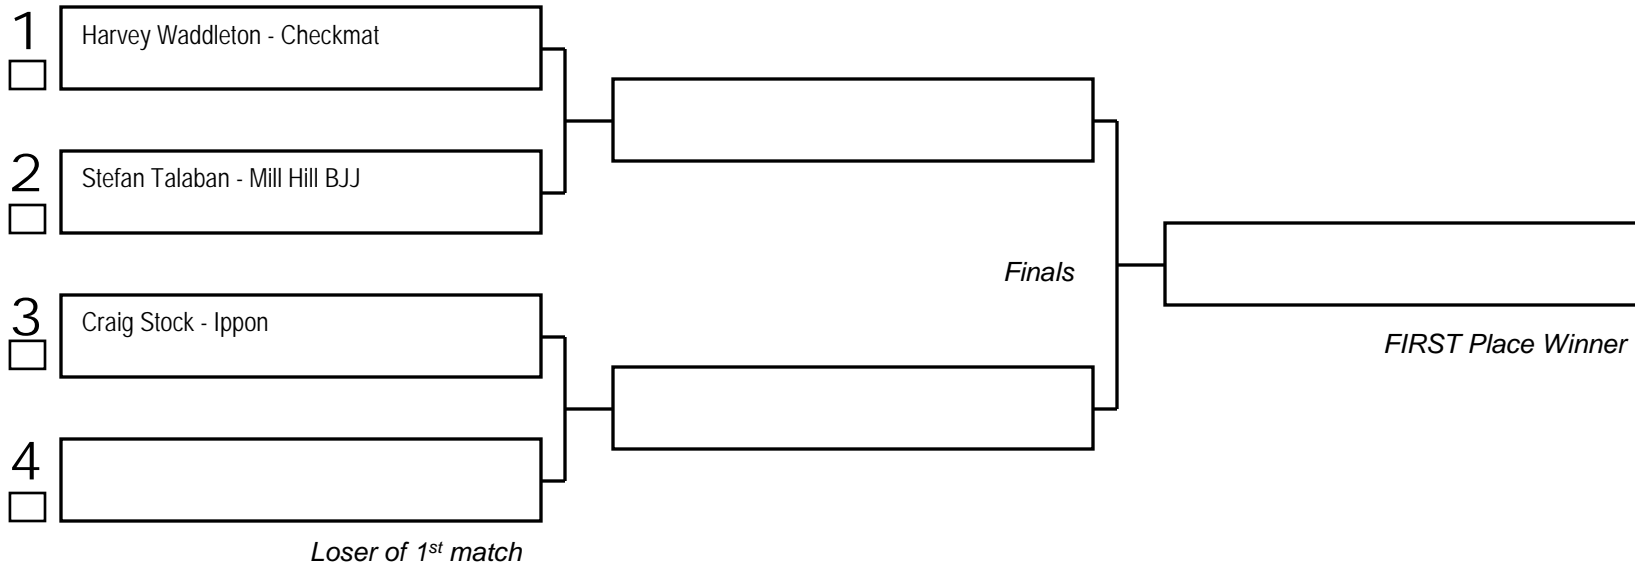

Bournemouth BJJ Open 2018

Division: [WHT-IJ15-SH73-BOY] Kids Gi >> White >> INFANT JUVENILE 15 YRS Super Heavy (up to 73 kg) >> Boys

Copyright © 2015 STRONGVON LLC

MAT: _____ Name: _____ Signature: _____

1st	
2nd	
3rd