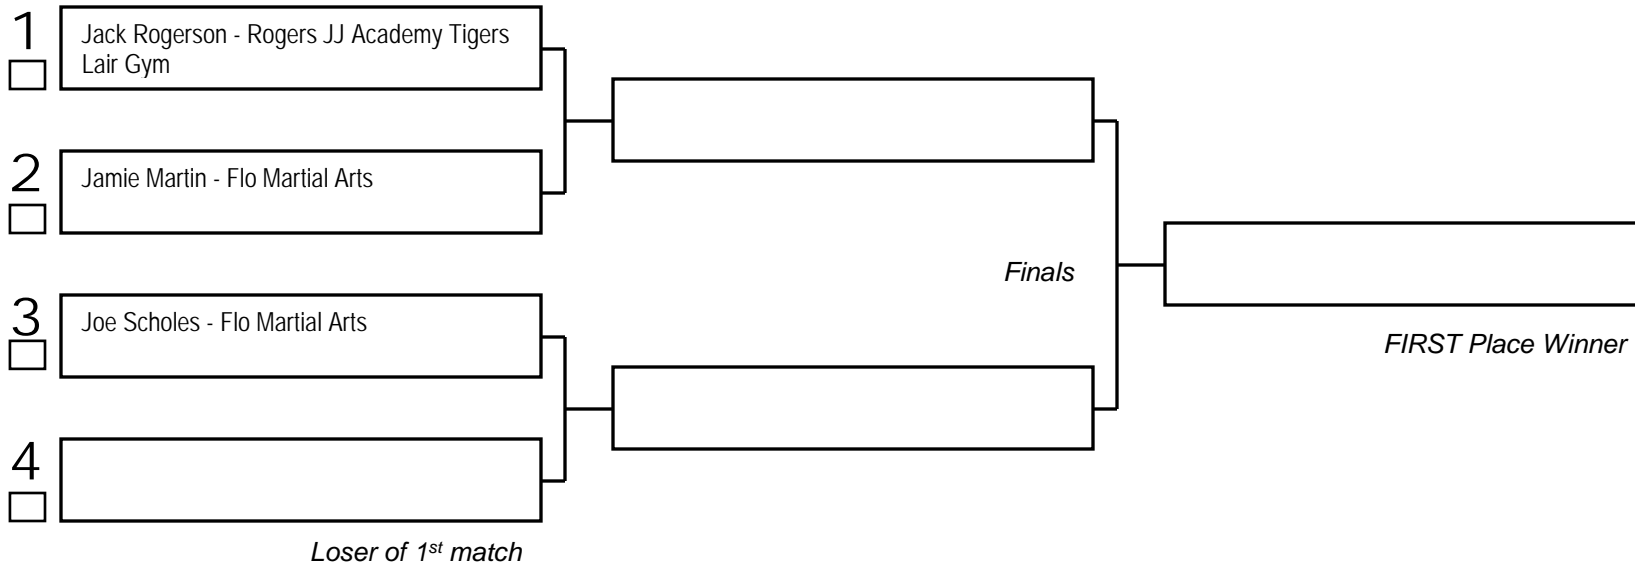

1st

2nd

MAT: _____ Name: _____ Signature: _____

Bournemouth BJJ Open 2018

Division: [WHT-I11-L39-BOY] Kids Gi >> White >> INFANT 11 YRS Light (up to 39.3 kg) >> Boys

Copyright © 2015 STRONGVON LLC

1st

2nd

MAT: _____ Name: _____ Signature: _____

Bournemouth BJJ Open 2018

Division: [WHT-IJ14-F48-BOY] Kids Gi >> White >> INFANT JUVENILE 14 YRS Feather (up to 48.3 kg) >> Boys

Copyright © 2015 STRONGVON LLC

MAT: _____ Name: _____ Signature: _____