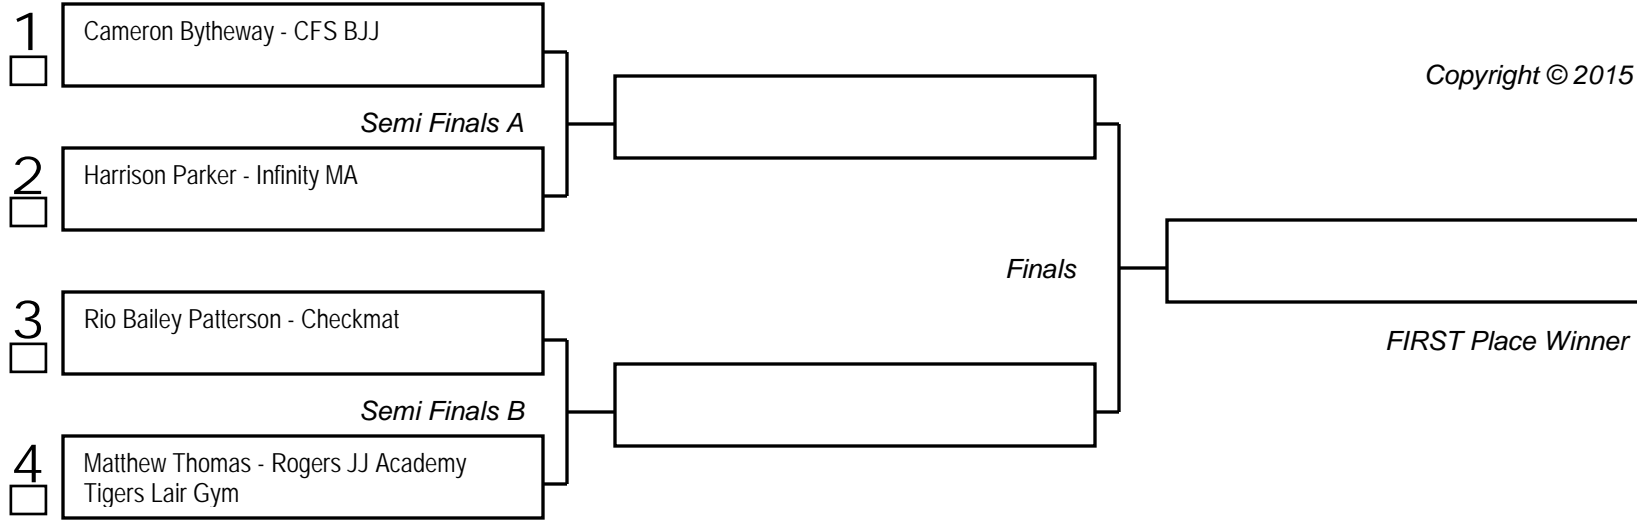

Bournemouth BJJ Open 2018

Division: [WHT-IJ15-M60-BOY] Kids Gi >> White >> INFANT JUVENILE 15 YRS Middle (up to 60.5 kg) >> Boys

Copyright © 2015 STRONGVON LLC