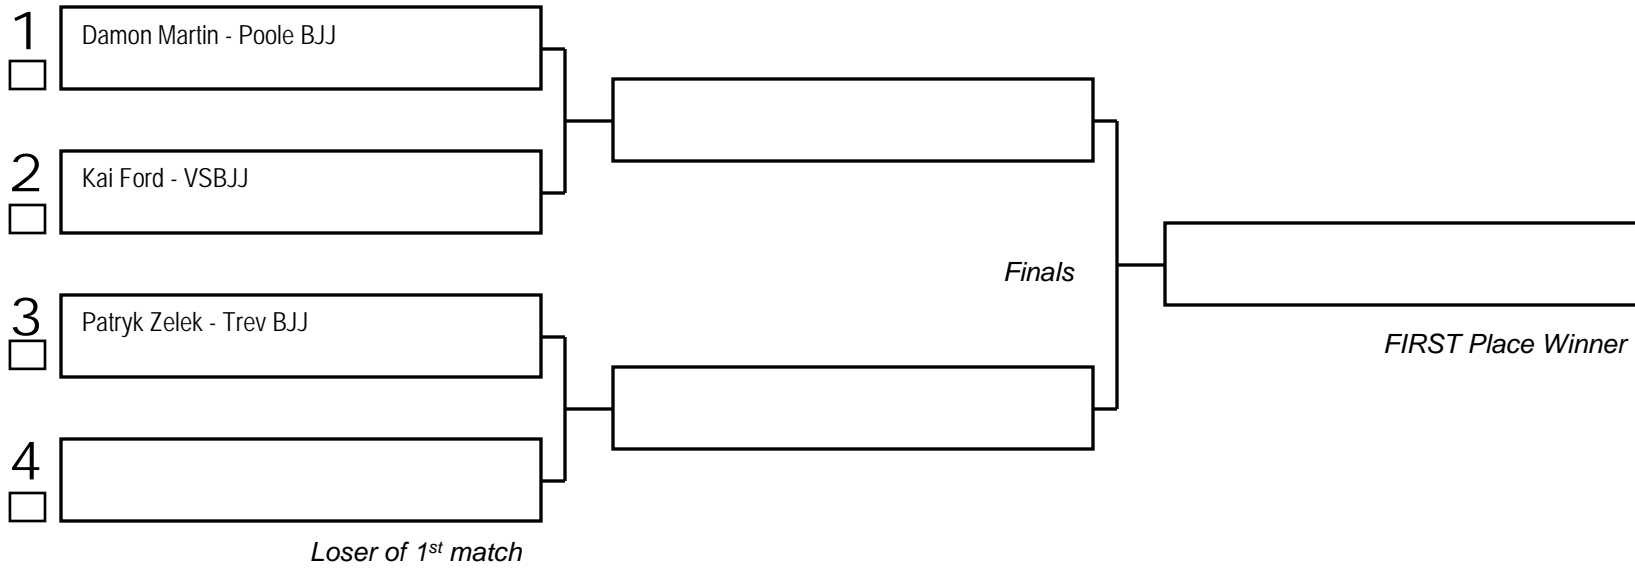

Bournemouth BJJ Open 2018

Division: [WHT-MAL16-MH74] Juvenile Gi >> White >> MALE 16 YRS Medium Heavy (up to 74 kg)

Copyright © 2015 STRONGVON LLC

MAT: _____ Name: _____ Signature: _____

1st	
2nd	
3rd